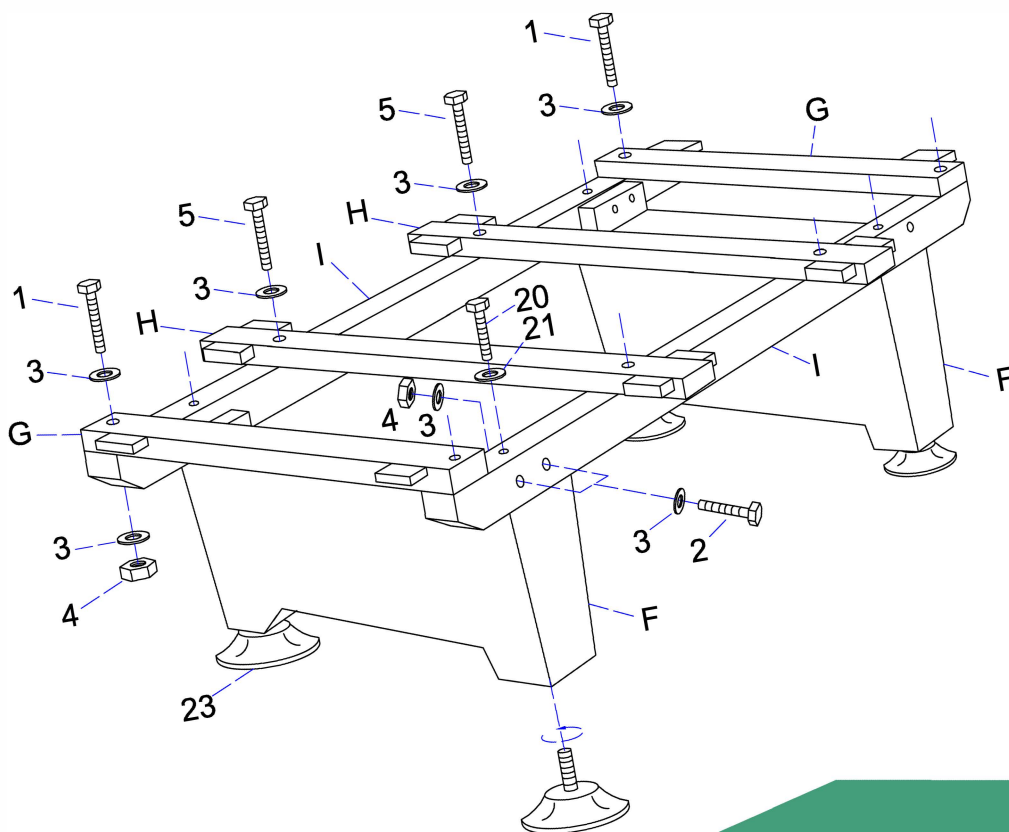

A.U.S. SPIELGERÄTE GMBH
SCHEYDGASSE 48, AT 1210 WIEN
☎ +43 (0) 1 271 66 00 65 FAX +43 (0) 1 271 66 00 75
🌐 www.aus.at ✉ verkauf@aus.at

Step 1: