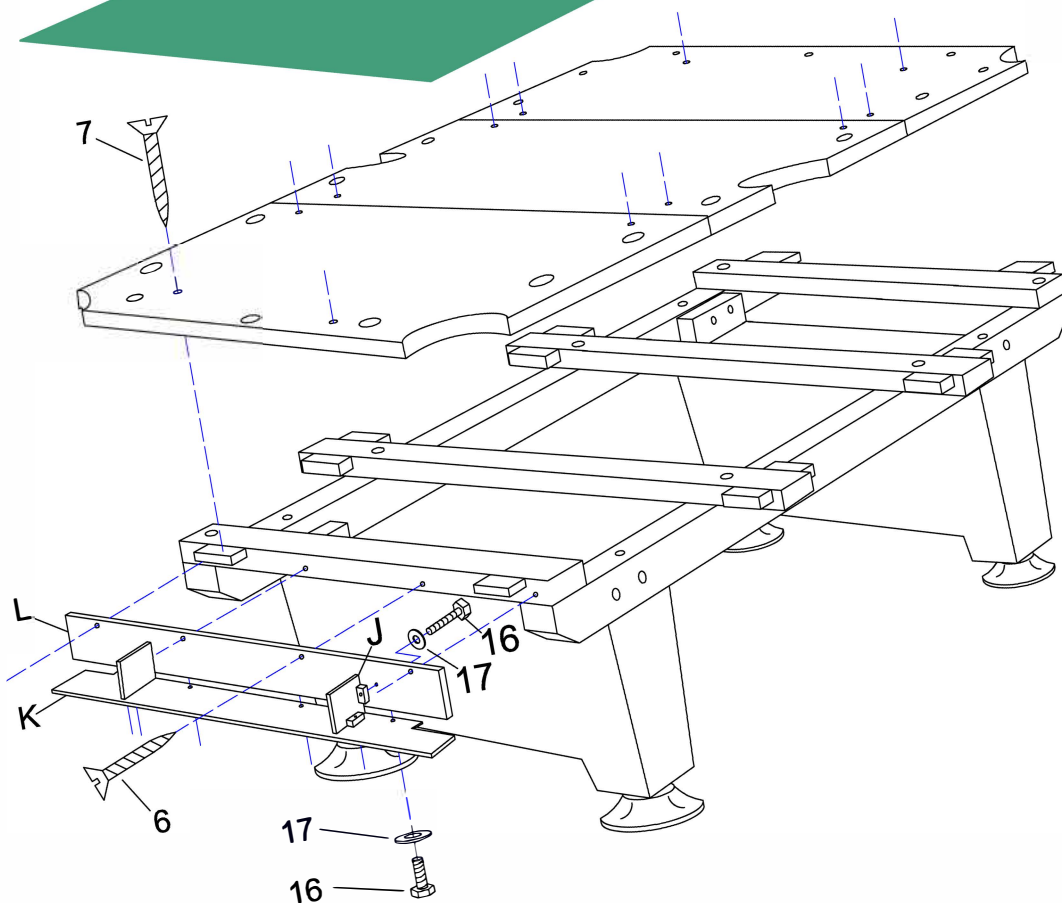

A.U.S. SPIELGERÄTE GMBH
SCHEYDGASSE 48, AT 1210 WIEN
☎ +43 (0) 1 271 66 00 65 FAX +43 (0) 1 271 66 00 75
🌐 www.aus.at ✉ verkauf@aus.at

Step 1:

Step 2: